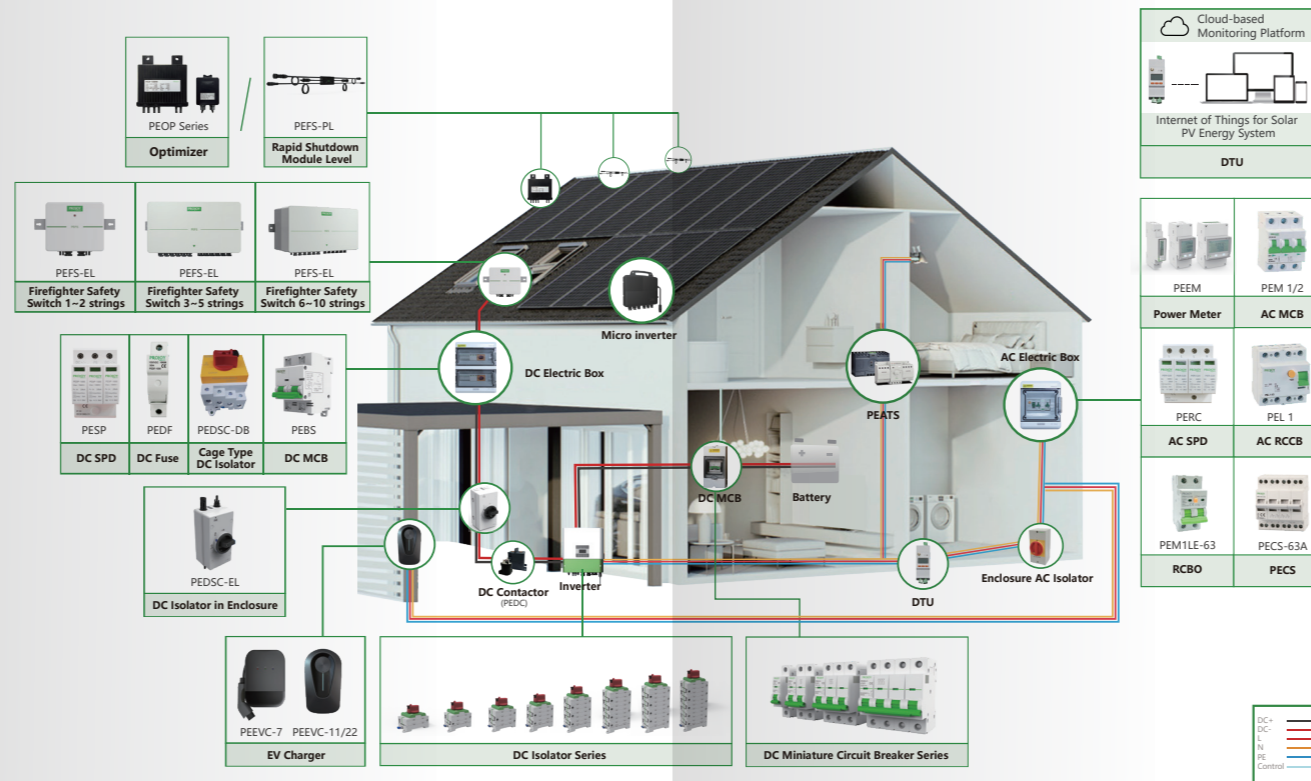

Professional Electric Equipment & Solar Safety Accessories Manufacturer

PRODUCT PORTFOLIO

Switch to Safety!

- PV Safety Products
- AC Connector
- DC Power Distribution Components
- AC Power Distribution Components
- DC Isolator
- DC/AC Electric Box

Projoy Electric Co., Ltd

PV Safety Products PROJOY ELECTRIC

PEFS-EL

String Level (1~10 strings)
Firefighter Safety Switch

PEFS-PL

Module Level (DC 24V)
Rapid Shutdown

PEFS-PCY/PCZS-S

Rapid Shutdown Control Box